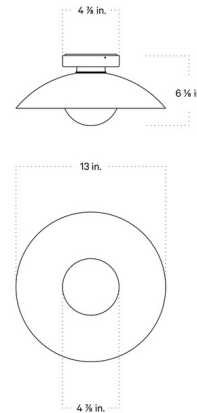

Description

The Arundel Orb Wall / Ceiling Light is a sculptural masterpiece, perfect in a variety of spaces in your home. The White glass globe is surrounded by a dome shade in a variety of finishes. Available in a hardwire or plug-in option with on/off switch or dimmer. Includes an 8 foot cord.

Shown in black canopy / black shade

Specifications

COLOR Black Shade
BODY FINISH Black Canopy
WATTAGE 5W
DIMMER Standard 120V
DIMENSIONS 13"W x 13"H x 6.125"D
BULB INCLUDED 1 x LED/GU24/5W/120V LED
COUNTRY OF ORIGIN United States