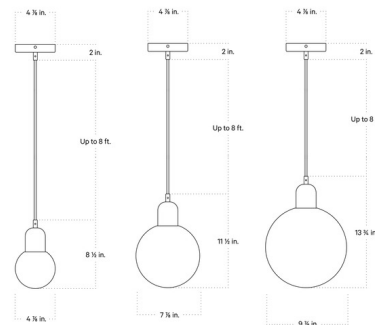

Shown in black / white

### Specifications

COLOR . . . . . White  
BODY FINISH . . . . . Black  
WATTAGE . . . . . 5W  
DIMMER . . . . . Standard 120V  
DIMENSIONS . . . . . 4.875"W x 8.5"H  
BULB INCLUDED . . . . . 1 x T4/Candelabra (E12)/5W/120V LED  
COUNTRY OF ORIGIN . . . . . United States

### Technical Information

PRODUCT DIMENSIONS . . . . . Cable Length: 96"  
COLOR RENDERING . . . . . 90 CRI  
LAMP COLOR . . . . . 2700K  
LUMENS/WATT . . . . . 110.00  
LUMINOUS FLUX . . . . . 550 lumens