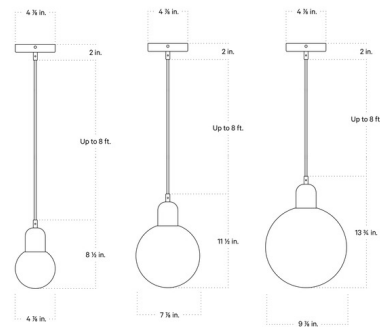

CLICK TO VIEW PRODUCT

Notes: