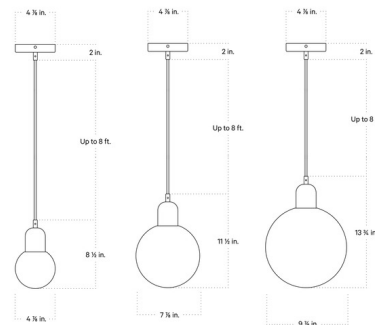

CLICK TO VIEW PRODUCT

Notes: