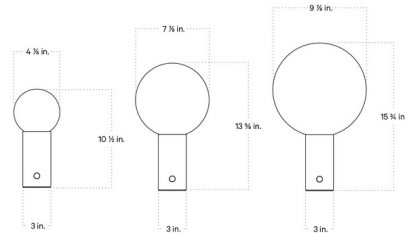

By In Common With

Description

The Orb Table Lamp is a simple classic piece, perfect in a variety of spaces. A Frosted globe glass diffuser sits atop a machined steel cylindrical base. Integral push dimmer on the base.

Shown in black / white

Specifications

COLOR White
BODY FINISH Black
WATTAGE 5W
DIMMER Included
DIMENSIONS 4.875"W x 10.5"H
BULB INCLUDED 1 x T4/Candelabra (E12)/5W/120V LED
COUNTRY OF ORIGIN United States

Technical Information

PRODUCT DIMENSIONS Cord: 96"
COLOR RENDERING 90 CRI
LAMP COLOR 2700K
LUMENS/WATT 110.00
LUMINOUS FLUX 550 lumens

CLICK TO VIEW PRODUCT

Notes: