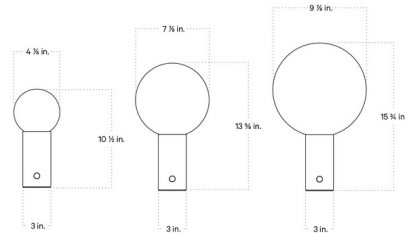

Description

The Orb Table Lamp is a simple classic piece, perfect in a variety of spaces. A Frosted globe glass diffuser sits atop a machined steel cylindrical base. Integral push dimmer on the base.

Shown in black / white

Specifications

COLOR White
BODY FINISH Black
WATTAGE 5W
DIMMER Included
DIMENSIONS 4.875"W x 10.5"H
BULB INCLUDED 1 x T4/Candelabra (E12)/5W/120V LED
COUNTRY OF ORIGIN United States

Technical Information

PRODUCT DIMENSIONS Cord: 96"
COLOR RENDERING 90 CRI
LAMP COLOR 2700K
LUMENS/WATT 110.00
LUMINOUS FLUX 550 lumens

CLICK TO VIEW PRODUCT

Notes: