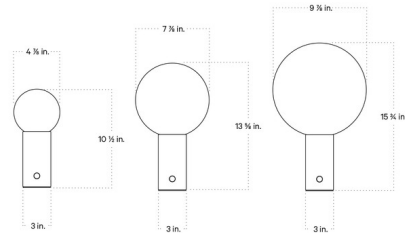

### Specifications

COLOR . . . . . White  
BODY FINISH . . . . . Oxide Red  
WATTAGE . . . . . 5W  
DIMMER . . . . . Included  
DIMENSIONS . . . . . 4.875"W x 10.5"H  
BULB INCLUDED . . . . . 1 x T4/Candelabra (E12)/5W/120V LED  
COUNTRY OF ORIGIN . . . . . United States