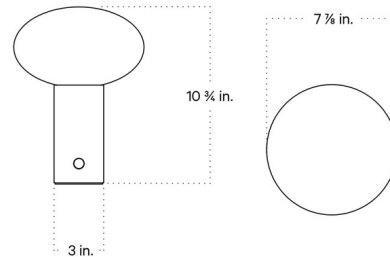

Specifications

COLOR	Frosted
BODY FINISH	Black
WATTAGE	5W
DIMMER	Included
DIMENSIONS	7.875"W x 10.75"H
BULB INCLUDED	1 x T4/Candelabra (E12)/5W/120V LED
COUNTRY OF ORIGIN	United States

Technical Information

PRODUCT DIMENSIONS	Cord: 96"
COLOR RENDERING	.90 CRI
LAMP COLOR	2700K
LUMENS/WATT	.110.00
LUMINOUS FLUX	550 lumens

CLICK TO VIEW PRODUCT

Notes: