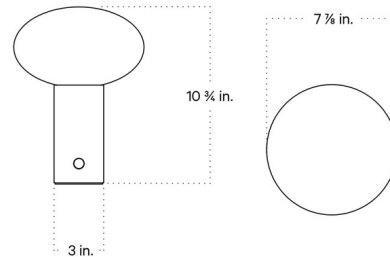

Shown in black / frosted

Specifications

COLOR	Frosted
BODY FINISH	Black
WATTAGE	5W
DIMMER	Included
DIMENSIONS	7.875"W x 10.75"H
BULB INCLUDED	1 x T4/Candelabra (E12)/5W/120V LED
COUNTRY OF ORIGIN	United States

Technical Information

PRODUCT DIMENSIONS	Cord: 96"
COLOR RENDERING	.90 CRI
LAMP COLOR	2700K
LUMENS/WATT	.110.00
LUMINOUS FLUX	550 lumens

CLICK TO VIEW PRODUCT

Notes: