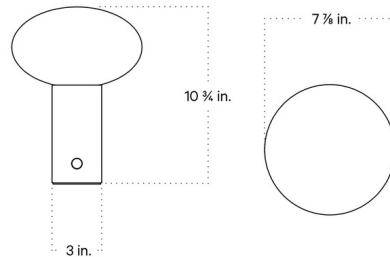

Shown in oxide red / frosted

Specifications

COLOR Frosted
BODY FINISH Oxide Red
WATTAGE 5W
DIMMER Included
DIMENSIONS 7.875"W x 10.75"H
BULB INCLUDED 1 x T4/Candelabra (E12)/5W/120V LED
COUNTRY OF ORIGIN United States