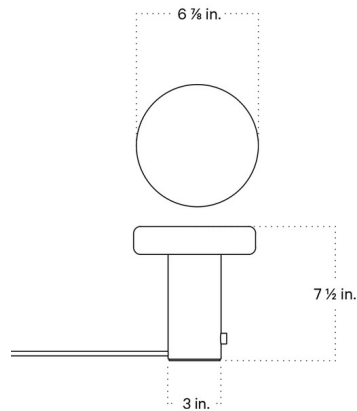

Description

The Puck Table Lamp is a simple piece, perfect in a variety of spaces. A Frosted Glass puck shaped diffuser sits atop a machined cylindrical steel base. The diffusers can twist-off making it easy to change the bulb. On/off and dimmer located on the base.

Shown in oxide red / white

Specifications

COLOR White
BODY FINISH Oxide Red
WATTAGE 5W
DIMMER Included
DIMENSIONS 6.875"W x 7.5"H
BULB INCLUDED 1 x T4/Candelabra (E12)/5W/120V LED
COUNTRY OF ORIGIN United States