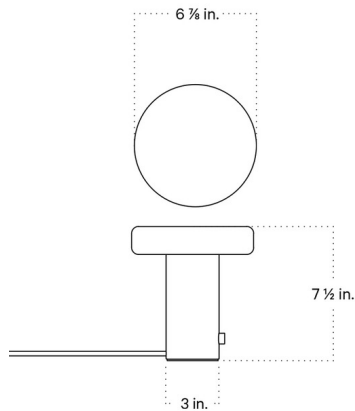

CLICK TO VIEW PRODUCT

Notes: