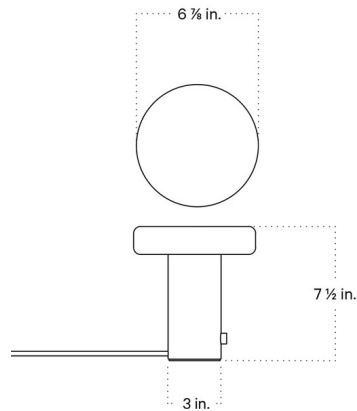

CLICK TO VIEW PRODUCT

Notes: