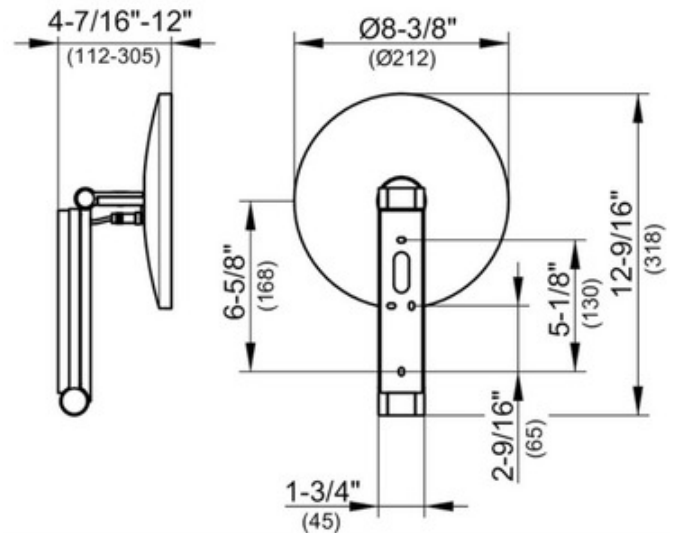

BRAND

Keuco

DESCRIPTION

The ilook Move 53 Cosmetic Mirror is an illuminated, 1 light color 6000 kelvin (day light), operation by light switch, in-wall cable layout, on pivoted rail adjustable in three dimensions, one-sided mirror, magnification factor x 5. Includes in wall power supply and low voltage connection cable. Connection via wall socket 12 V in-wall adapter, input 110 V, standby consumption 0 watt. Available in a variety of finishes to match any decor.

Shown in: Polished Chrome

SHADE COLOR	N/A
BODY FINISH	Polished Chrome
WATTAGE	4.5W
DIMMER	Low Voltage Electronic
DIMENSIONS	8.37"W x 12.12"H x 12"D
INTEGRATED LED MODULE	
LAMP	1 x LED/4.5W/12V LED

Technical Information

LAMP COLOR	6000K
LAMP LIFE	50000 hours

SPEC # KEU873375

COMPANY	PROJECT	FIXTURE TYPE	APPROVED BY	DATE