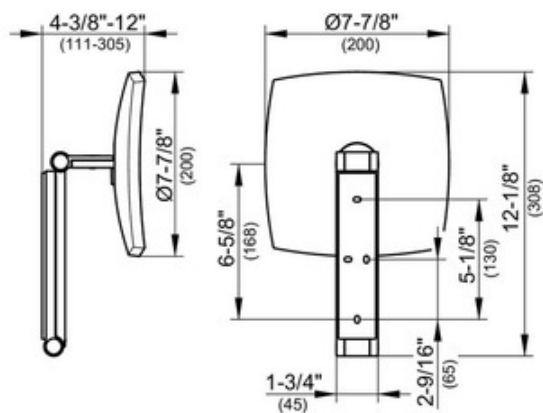

BRAND

Keuco

DESCRIPTION

The ilook Move 00 Cosmetic Mirror is a non illuminated, wall mounted piece on a pivoted rail. The mirror is adjustable in three dimensions, double sided mirror. One side is concave and the other is a straight, magnification factor x 5. This mirror is fitted with 4 fixing points for optimal load distribution. Available in variety of finishes to match any decor.

Shown in: Polished Chrome

SHADE COLOR	N/A
BODY FINISH	Polished Chrome
WATTAGE	N/A
DIMMER	N/A
DIMENSIONS	7.87"W x 12.12"H x 12"D
LAMP	N/A

SPEC # KEU873416

COMPANY	PROJECT	FIXTURE TYPE	APPROVED BY	DATE