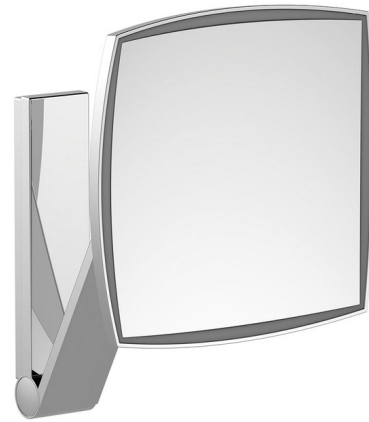

Lightology

lightology.com
866-954-4489
07-09-26

Project: _____
 Company: _____
 Location: _____ Fixture Type: _____
 SPEC #: **KEU873440**
 Approved On: _____ Approved By: _____

ilook Move 53 Cosmetic Mirror - Discontinued Overstock

By Keuco

Description

The ilook Move 53 Cosmetic Mirror is an illuminated, 1 light color 6000 kelvin (day light), operation by light switch, in-wall cable layout, on pivoted rail adjustable in three dimensions, one-sided mirror, magnification factor x 5. Includes in wall power supply and low voltage connection cable. Connection via wall socket 12 V in-wall adapter, input 110 V, standby consumption 0 watt. NOTE: This is a discontinued model and limited to quantity on hand.

Shown in brushed nickel

Specifications

COLOR	N/A
BODY FINISH	Brushed Nickel
WATTAGE	7W
DIMMER	Not Dimmable
DIMENSIONS	7.87"W x 12.25"H x 12"D
INTEGRATED LED MODULE	1 x LED/7W/12V LED
COUNTRY OF ORIGIN	Germany