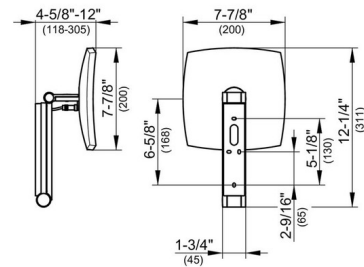

By Keuco

Description

The ilook Move 53 Cosmetic Mirror is an illuminated, 1 light color 6000 kelvin (day light), operation by light switch, in-wall cable layout, on pivoted rail adjustable in three dimensions, one-sided mirror, magnification factor x 5. Includes in wall power supply and low voltage connection cable. Connection via wall socket 12 V in-wall adapter, input 110 V, standby consumption 0 watt. NOTE: This is a discontinued model and limited to quantity on hand.

Shown in brushed nickel

Specifications

COLOR	N/A
BODY FINISH	Brushed Nickel
WATTAGE	7W
DIMMER	Not Dimmable
DIMENSIONS	7.87"W x 12.25"H x 12"D
INTEGRATED LED MODULE	1 x LED/7W/12V LED
COUNTRY OF ORIGIN	Germany