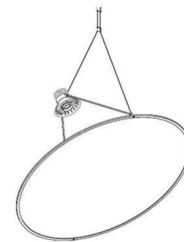

By Luceplan

Description

The Amisol pendant structure features thin rods that connect the two main elements, structure and disk, together. Constructed of aluminum in Light Grey finish. Like a solar sail, a powerful 50 watt LED light source projects a beam of light onto the disk, either diffusing or reflecting the light. Disk available in two sizes. By altering the length and connecting points of the two supporting wires the rotation of the disk can be set in any angle. A complete fixture includes a structure and disk sold separately. Optional anti-rotation accessory sold separately. NOTE: This is a discontinued model and limited to quantity on hand.

Specifications

COLOR	N/A
BODY FINISH	Light Grey
WATTAGE	52W
DIMMER	0-10V
DIMENSIONS	118"H
INTEGRATED LED MODULE	1 x LED/52W/120-277V LED
COUNTRY OF ORIGIN	Italy

Technical Information

COLOR RENDERING	.80 CRI
LAMP COLOR	.3000K

Shown in light grey

max 118"
max 300 cm

Ø 29.5" / 43.3"
Ø 75 / 110 cm

CLICK TO VIEW PRODUCT

Notes: