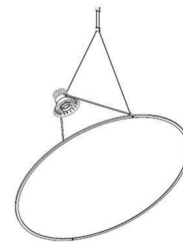

## Amisol Pendant Structure - Overstock

By Luceplan

### Description

The Amisol pendant structure features thin rods that connect the two main elements, structure and disk, together. Constructed of aluminum in Light Grey finish. Like a solar sail, a powerful 50 watt LED light source projects a beam of light onto the disk, either diffusing or reflecting the light. Disk available in two sizes. By altering the length and connecting points of the two supporting wires the rotation of the disk can be set in any angle. A complete fixture includes a structure and disk sold separately. Optional anti-rotation accessory sold separately. NOTE: This is a discontinued model and limited to quantity on hand.

### Specifications

COLOR	N/A
BODY FINISH	Light Grey
WATTAGE	52W
DIMMER	0-10V
DIMENSIONS	118"H
INTEGRATED LED MODULE	1 x LED/52W/120-277V LED
COUNTRY OF ORIGIN	Italy

### Technical Information

COLOR RENDERING	.80 CRI
LAMP COLOR	.3000K

Shown in light grey

max 118"  
max 300 cm

Ø 29.5" / 43.3"  
Ø 75 / 110 cm

CLICK TO VIEW PRODUCT

Notes: