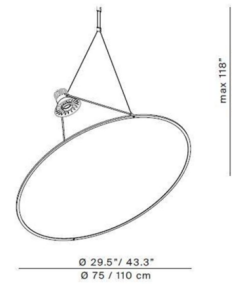

Shown in light grey