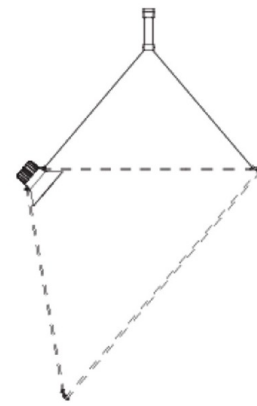

Lightology

lightology.com
866-954-4489
05-23-26

Project: _____
Company: _____
Location: _____ Fixture Type: _____
SPEC #: **LPA873508**
Approved On: _____ Approved By: _____

Amisol Pendant Structure - Overstock

By Luceplan

Description

The Amisol pendant structure features thin rods that connect the two main elements, structure and disk, together. Constructed of aluminum in Light Grey finish. Like a solar sail, a powerful 50 watt LED light source projects a beam of light onto the disk, either diffusing or reflecting the light. Disk available in two sizes. By altering the length and connecting points of the two supporting wires the rotation of the disk can be set in any angle. A complete fixture includes a structure and disk sold separately. Optional anti-rotation accessory sold separately. NOTE: This is a discontinued model and limited to quantity on hand.

Specifications

COLOR	N/A
BODY FINISH	Light Grey
WATTAGE	52W
DIMMER	0-10V
DIMENSIONS	118"H
INTEGRATED LED MODULE	1 x LED/52W/120-277V LED
COUNTRY OF ORIGIN	Italy

Technical Information

COLOR RENDERING	.80 CRI
LAMP COLOR	.3000K