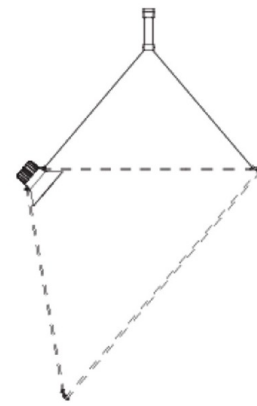

## Amisol Pendant Structure - Overstock

By Luceplan

### Description

The Amisol pendant structure features thin rods that connect the two main elements, structure and disk, together. Constructed of aluminum in Light Grey finish. Like a solar sail, a powerful 50 watt LED light source projects a beam of light onto the disk, either diffusing or reflecting the light. Disk available in two sizes. By altering the length and connecting points of the two supporting wires the rotation of the disk can be set in any angle. A complete fixture includes a structure and disk sold separately. Optional anti-rotation accessory sold separately. NOTE: This is a discontinued model and limited to quantity on hand.

### Specifications

COLOR	N/A
BODY FINISH	Light Grey
WATTAGE	52W
DIMMER	0-10V
DIMENSIONS	118"H
INTEGRATED LED MODULE	1 x LED/52W/120-277V LED
COUNTRY OF ORIGIN	Italy

### Technical Information

COLOR RENDERING	.80 CRI
LAMP COLOR	.3000K

Shown in light grey

max 118"  
max 300 cm

Ø 29.5" / 43.3"  
Ø 75 / 110 cm

CLICK TO VIEW PRODUCT

Notes: