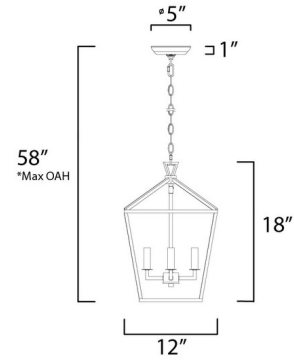

Lightology

lightology.com
866-954-4489
05-17-26

Project: _____

Company: _____

Location: _____ Fixture Type: _____

SPEC #: **MAX873793**

Approved On: _____ Approved By: _____

Abode Chandelier By Maxim Lighting

Description

The Abode Chandelier is a simplistic yet dramatic statement for any interior design. The Abode is a classic approach to contemporary design. UL listed.

Shown in textured black

Specifications

COLOR	N/A
BODY FINISH	Textured Black
WATTAGE	20W
DIMMER	N/A
DIMENSIONS	12"W x 18"H
BULB NOT INCLUDED	4 x B11/Candelabra (E12)/5W/120V LED
OTHER BULB OPTIONS	4 x B10/Candelabra (E12)/120V LED 4 x B10/Candelabra (E12)/60W/120V Incandescent

Technical Information

PRODUCT DIMENSIONS Backplate: 5"W x 1"H

CLICK TO VIEW PRODUCT

Notes: