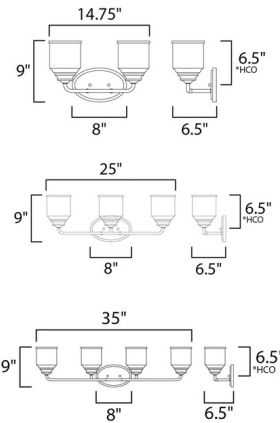

### Specifications

COLOR	Clear Seedy
BODY FINISH	Satin Nickel
WATTAGE	120W
DIMMER	Standard 120V
DIMENSIONS	14.75"W x 9"H x 6.5"D
BULB NOT INCLUDED	2 x A19/Medium (E26)/60W/120V Incandescent
OTHER BULB OPTIONS	2 x A19/Medium (E26)/120V LED

### Technical Information

PRODUCT DIMENSIONS	Backplate: 8"W x 5L
--------------------	---------------------

CLICK TO VIEW PRODUCT

Notes: