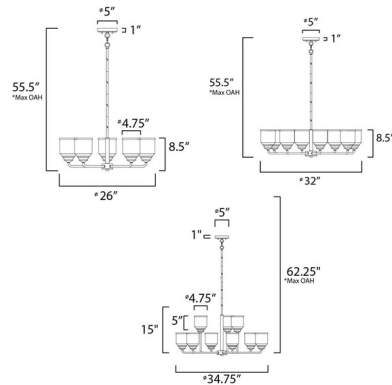

Description

The Acadia Chandelier brings a clean and simple look to traditional interiors. A steel frame is gently bent to support jar shaped Clear Seedy glass shades. Sloped ceiling to 70 degree.

Shown in black / clear seedy

Specifications

COLOR Clear Seedy
BODY FINISH Black
WATTAGE 300W
DIMMER Standard 120V
DIMENSIONS 26"W x 8.5"H
BULB NOT INCLUDED 5 x A19/Medium (E26)/60W/120V Incandescent
OTHER BULB OPTIONS 5 x A19/Medium (E26)/120V LED

Technical Information

PRODUCT DIMENSIONS Canopy: 5" diameter

CLICK TO VIEW PRODUCT

Notes: