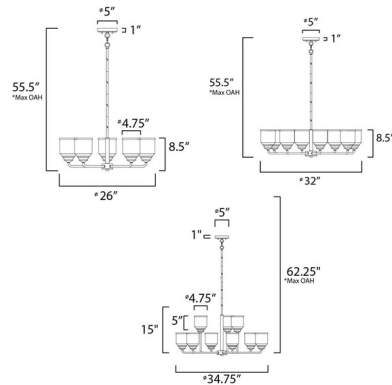

### Description

The Acadia Chandelier brings a clean and simple look to traditional interiors. A steel frame is gently bent to support jar shaped Clear Seedy glass shades. Sloped ceiling to 70 degree.

Shown in black / clear seedy

### Specifications

COLOR . . . . . Clear Seedy  
 BODY FINISH . . . . . Black  
 WATTAGE . . . . . 300W  
 DIMMER . . . . . Standard 120V  
 DIMENSIONS . . . . . 26"W x 8.5"H  
 BULB NOT INCLUDED . . . . . 5 x A19/Medium (E26)/60W/120V Incandescent  
 OTHER BULB OPTIONS . . . . . 5 x A19/Medium (E26)/120V LED

### Technical Information

PRODUCT DIMENSIONS . . . . . Canopy: 5" diameter

CLICK TO VIEW PRODUCT

Notes: