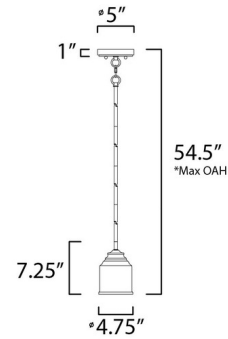

Description

The Acadia Mini Pendant brings a clean and simple look to traditional interiors. A steel frame supports a Clear Seedy glass shade. Another wonderful feature of the Acadia is that it can be hung on up to a 70 degree sloped ceiling.

Specifications

COLOR	Clear Seedy
BODY FINISH	Black
WATTAGE	60W
DIMMER	N/A
DIMENSIONS	4.75"W x 7.25"H
BULB NOT INCLUDED	1 x A19/Medium (E26)/60W/120V Incandescent
OTHER BULB OPTIONS	A19/Medium (E26)/120V LED

Technical Information

PRODUCT DIMENSIONS	Canopy: 5"W x 5"L x 1"H
--------------------	-------------------------

Shown in black / clear seedy

*max overall height

CLICK TO VIEW PRODUCT

Notes: