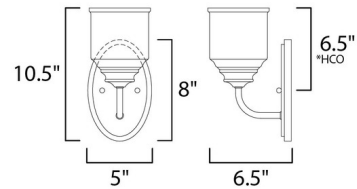

Specifications

COLOR	Clear Seedy
BODY FINISH	Black
WATTAGE	60W
DIMMER	N/A
DIMENSIONS	5"W x 10.5"H x 6.5"D
BULB NOT INCLUDED	1 x A19/Medium (E26)/60W/120V Incandescent
OTHER BULB OPTIONS	A19/Medium (E26)/120V LED