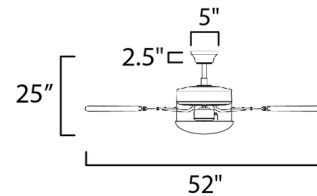

CLICK TO VIEW PRODUCT

Notes: