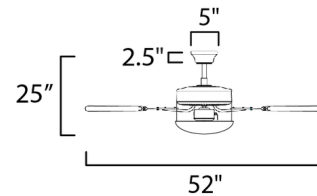

Shown in satin nickel / satin nickel / black

Specifications

BLADE COLOR Satin Nickel / Black
BODY FINISH Satin Nickel
WATTAGE 18W
DIMMER Standard 120V
DIMENSIONS 52"W x 19"H
BULB INCLUDED 2 x A19/Medium (E26)/9W/120V LED