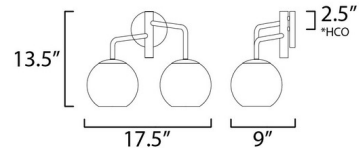

Lightology

lightology.com
866-954-4489
05-18-26

Project: _____

Company: _____

Location: _____ Fixture Type: _____

SPEC #: **MAX873825**

Approved On: _____ Approved By: _____

Branch Bathroom Vanity Light By Maxim Lighting

Description

The Branch Bathroom Vanity Light is finished in a hand rubbed Natural Aged Brass and features a Clear Glass Globe Shade, making this sconce a perfect addition to a Midcentury interior. With a versatile configuration, the Branch can be installed either up or down. Hanging Weight: 5.07 lb. Damp Location Rated. UL Listed.

Shown in natural aged brass / clear

Specifications

COLOR	Clear
BODY FINISH	Natural Aged Brass
WATTAGE	16W
DIMMER	N/A
DIMENSIONS	17.5"W x 13.5"H x 9"D
BULB NOT INCLUDED	2 x A19/Medium (E26)/8W/120V LED
OTHER BULB OPTIONS	2 x A19/Medium (E26)/60W/120V Incandescent

CLICK TO VIEW PRODUCT

Notes: