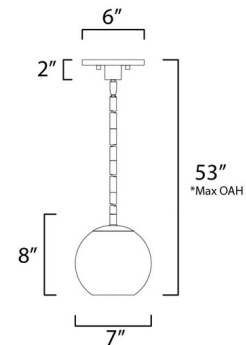

Lightology

lightology.com
866-954-4489
04-25-26

Project: _____

Company: _____

Location: _____ Fixture Type: _____

SPEC #: **MAX873830**

Approved On: _____ Approved By: _____

Branch Pendant By Maxim Lighting

Description

The Branch Pendant is finished in a hand rubbed Natural Aged Brass and features a Clear Glass Globe Shade, making this sconce a perfect addition to a Midcentury interior. Hanging Weight: 4.03 lb. Max Overall Height: 57 inch. Min Overall Height: 11 inch. Dry Location Rated. UL Listed.

Shown in natural aged brass / clear

*max overall height

Specifications

COLOR	Clear
BODY FINISH	Natural Aged Brass
WATTAGE	8W
DIMMER	N/A
DIMENSIONS	7"W x 8"H
BULB NOT INCLUDED	1 x A19/Medium (E26)/8W/120V LED
OTHER BULB OPTIONS	1 x A19/Medium (E26)/60W/120V Incandescent