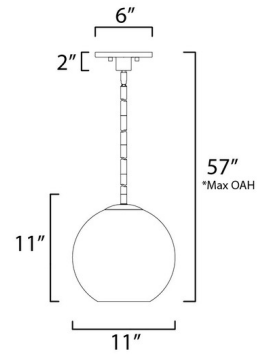

Lightology

lightology.com
866-954-4489
06-29-26

Project: _____

Company: _____

Location: _____ Fixture Type: _____

SPEC #: **MAX873830**

Approved On: _____ Approved By: _____

Branch Pendant By Maxim Lighting

Description

The Branch Pendant is finished in a hand rubbed Natural Aged Brass and features a Clear Glass Globe Shade, making this sconce a perfect addition to a Midcentury interior. Hanging Weight: 4.03 lb. Max Overall Height: 57 inch. Min Overall Height: 11 inch. Dry Location Rated. UL Listed.

Shown in natural aged brass / clear

*max overall height

Specifications

COLOR	Clear
BODY FINISH	Natural Aged Brass
WATTAGE	8W
DIMMER	N/A
DIMENSIONS	7"W x 8"H
BULB NOT INCLUDED	1 x A19/Medium (E26)/8W/120V LED
OTHER BULB OPTIONS	1 x A19/Medium (E26)/60W/120V Incandescent