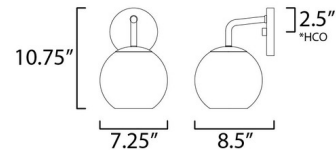

Specifications

COLOR . . . . . Clear
BODY FINISH . . . . . Natural Aged Brass
WATTAGE 60W
DIMMER . . . . . N/A
DIMENSIONS . . . . . 7"W x 11"H x 8.5"D
BULB NOT INCLUDED . . . . . 1 x A19/Medium (E26)/60W/120V LED