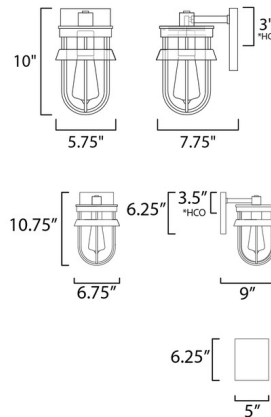

### Description

The Breakwater Outdoor Wall Sconce takes its style from the coastal scene. This waterproof sconce features a flat tip shade and angular ring that's constructed of aluminium with a Clear glass diffuser. Wet location rated. UL listed.

### Specifications

COLOR . . . . . Clear  
BODY FINISH . . . . . Black  
WATTAGE . . . . . 60W  
DIMMER . . . . . Standard 120V  
DIMENSIONS . . . . . 5.75"W x 10"H x 7.75"D  
BULB NOT INCLUDED . . . . . 1 x Edison/Medium (E26)/60W/120V Incandescent  
OTHER BULB OPTIONS . . . . . 1 x Edison/Medium (E26)/120V LED

### Technical Information

PRODUCT DIMENSIONS . . . . . Backplate: 4.75"W x 6"H

CLICK TO VIEW PRODUCT

Notes: