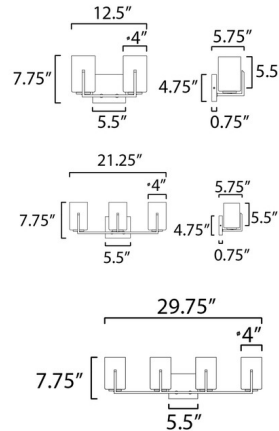

Description

The Dart Bathroom Vanity Light is a Modernist inspired fixture that features a Satin White glass cylinder to drive home the clean and modern look. The steel frame utilizes a dramatic angle and simple geometry that is popular in Modernist work. Can be installed up or down.

Shown in satin nickel / satin white

Specifications

COLOR	Satin White
BODY FINISH	Satin Nickel
WATTAGE	16W
DIMMER	Standard 120V
DIMENSIONS	12.5"W x 7.75"H x 5.75"D
BULB NOT INCLUDED	2 x A19/Medium (E26)/8W/120V LED

Technical Information

PRODUCT DIMENSIONS	Backplate: 5.5"W x 4.75"H
--------------------	---------------------------

CLICK TO VIEW PRODUCT

Notes: