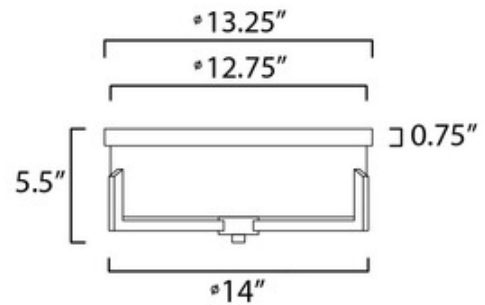

**BRAND**

Maxim Lighting

**DESCRIPTION**

The Dart Flush Mount is a Modernist inspired fixture that features a Satin White glass cylinder to drive home the clean and modern look. The steel frame utilizes a dramatic angle and simple geometry that is popular in Modernist work.

*Shown in: Satin Nickel / Satin White*

|                          |                                  |
|--------------------------|----------------------------------|
| <b>SHADE COLOR</b>       | Satin White                      |
| <b>BODY FINISH</b>       | Satin Nickel                     |
| <b>WATTAGE</b>           | 24W                              |
| <b>DIMMER</b>            | Standard 120V                    |
| <b>DIMENSIONS</b>        | 14"W x 5.5"H                     |
| <b>BULB NOT INCLUDED</b> |                                  |
| <b>LAMP</b>              | 3 x A19/Medium (E26)/8W/120V LED |

*Technical Information*

|                           |                 |
|---------------------------|-----------------|
| <b>PRODUCT DIMENSIONS</b> | Canopy: 13.25"D |
|---------------------------|-----------------|