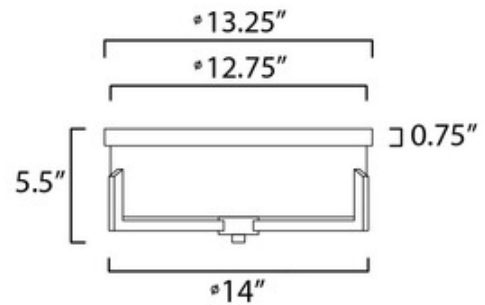

BRAND

Maxim Lighting

DESCRIPTION

The Dart Flush Mount is a Modernist inspired fixture that features a Satin White glass cylinder to drive home the clean and modern look. The steel frame utilizes a dramatic angle and simple geometry that is popular in Modernist work.

Shown in: Satin Nickel / Satin White

SHADE COLOR	Satin White
BODY FINISH	Satin Nickel
WATTAGE	24W
DIMMER	Standard 120V
DIMENSIONS	14"W x 5.5"H
BULB NOT INCLUDED	
LAMP	3 x A19/Medium (E26)/8W/120V LED

Technical Information

PRODUCT DIMENSIONS	Canopy: 13.25"D
---------------------------	-----------------

SPEC #	MAX873845
---------------	-----------

COMPANY	PROJECT	FIXTURE TYPE	APPROVED BY	DATE