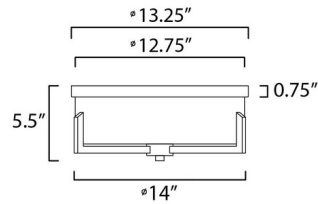

Shown in satin brass / satin white

Specifications

COLOR	Satin White
BODY FINISH	Satin Brass
WATTAGE	24W
DIMMER	Standard 120V
DIMENSIONS	14"W x 5.5"H
BULB NOT INCLUDED	3 x A19/Medium (E26)/8W/120V LED

CLICK TO VIEW PRODUCT