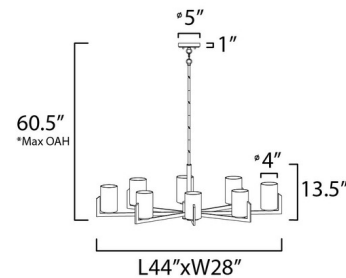

Description

The Dart Oval Chandelier is inspired by the minimalist geometry popular in Modernist work. A steel frame is composed in straight lines that turn up and end in an angle that supports Satin White glass cylinder shades. Another wonderful feature of the Dart is that it can be hung on up to a 70 degree sloped ceiling! Dimmable via Triac or electronic low voltage (ELV) dimming.

Shown in satin nickel / satin white

*max overall height

Specifications

COLOR Satin White
BODY FINISH Satin Nickel
WATTAGE 64W
DIMMER Standard 120V
DIMENSIONS 44"W x 13.5"H x 28"D
BULB NOT INCLUDED 8 x A19/Medium (E26)/8W/120V LED

Technical Information

PRODUCT DIMENSIONS Downrods Included: 1+6", 3+12"

CLICK TO VIEW PRODUCT

Notes: