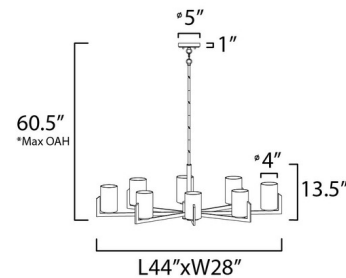

### Description

The Dart Oval Chandelier is inspired by the minimalist geometry popular in Modernist work. A steel frame is composed in straight lines that turn up and end in an angle that supports Satin White glass cylinder shades. Another wonderful feature of the Dart is that it can be hung on up to a 70 degree sloped ceiling! Dimmable via Triac or electronic low voltage (ELV) dimming.

Shown in satin nickel / satin white

\*max overall height

### Specifications

COLOR . . . . . Satin White  
BODY FINISH . . . . . Satin Nickel  
WATTAGE . . . . . 64W  
DIMMER . . . . . Standard 120V  
DIMENSIONS . . . . . 44"W x 13.5"H x 28"D  
BULB NOT INCLUDED . . . . . 8 x A19/Medium (E26)/8W/120V LED

### Technical Information

PRODUCT DIMENSIONS . . . . . Downrods Included: 1+6", 3+12"

CLICK TO VIEW PRODUCT

Notes: