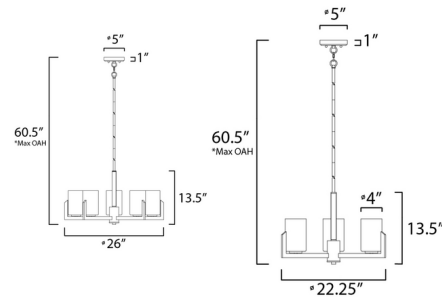

### Description

The Dart Chandelier is inspired by the minimalist geometry popular in Modernist work. A steel frame is composed in straight lines that turn up and end in an angle that supports Satin White glass cylinder shades. Another wonderful feature of the Dart is that it can be hung on up to a 70 degree sloped ceiling! Dimmable via Triac or electronic low voltage (ELV) dimming.

### Specifications

COLOR . . . . . Satin White  
BODY FINISH . . . . . Satin Nickel  
WATTAGE . . . . . 24W  
DIMMER . . . . . Standard 120V  
DIMENSIONS . . . . . 22.25"W x 13.5"H  
BULB NOT INCLUDED . . . . . 3 x A19/Medium (E26)/8W/120V LED

### Technical Information

PRODUCT DIMENSIONS . . . . . Downrods Included: 1+6", 3+12"

Notes:

Shown in satin nickel / satin white

CLICK TO VIEW PRODUCT