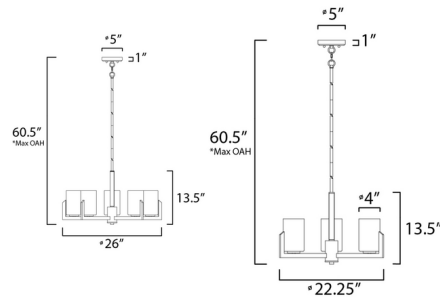

### Description

The Dart Chandelier is inspired by the minimalist geometry popular in Modernist work. A steel frame is composed in straight lines that turn up and end in an angle that supports Satin White glass cylinder shades. Another wonderful feature of the Dart is that it can be hung on up to a 70 degree sloped ceiling! Dimmable via Triac or electronic low voltage (ELV) dimming.

### Specifications

COLOR . . . . . Satin White  
BODY FINISH . . . . . Satin Nickel  
WATTAGE . . . . . 24W  
DIMMER . . . . . Standard 120V  
DIMENSIONS . . . . . 22.25"W x 13.5"H  
BULB NOT INCLUDED . . . . . 3 x A19/Medium (E26)/8W/120V LED

### Technical Information

PRODUCT DIMENSIONS . . . . . Downrods Included: 1+6", 3+12"

CLICK TO VIEW PRODUCT

Notes: