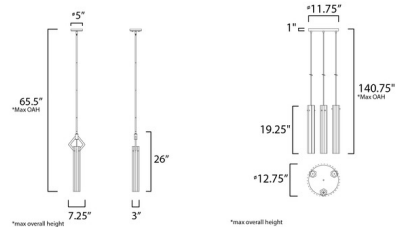

Description

The Flambeau Pendant is an exquisite design that features scalloped cylindrical Clear Glass Shades on a unique metal frame. Finished in Black and Antique brass, the Flambeau focuses on Midcentury styling but with a Contemporary twist. This versatile pendant features a pivot down-rod that allows installation on sloped ceilings. Available in 1 or 3 light configurations. Dry Location Rated. UL Listed.

Specifications

COLOR	Clear
BODY FINISH	Black
WATTAGE	8W
DIMMER	N/A
DIMENSIONS	3"W x 26"H
BULB NOT INCLUDED	1 x T10/Medium (E26)/8W/120V LED
OTHER BULB OPTIONS	1 x T10/Medium (E26)/120V Incandescent

Technical Information

PRODUCT DIMENSIONS	Canopy: 5"W x 5"L x 0.75"H
--------------------	----------------------------

Shown in black / clear

CLICK TO VIEW PRODUCT

Notes: