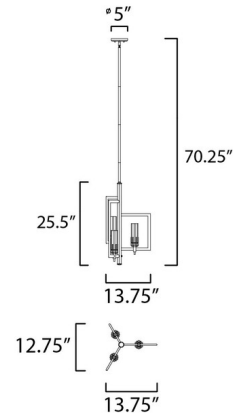

Description

The Flambeau 3-Light Pendant is an exquisite design that features scalloped cylindrical Clear Glass Shades on a unique metal frame. Finished in Black and Antique brass, the Flambeau focuses on Midcentury styling but with a Contemporary twist. This versatile pendant features a pivot down-rod that allows installation on sloped ceilings. Hanging Weight: 7.5 lb. Max Overall Height: 54.75 inch. Min Overall Height: 18.75 inch. Dry Location Rated. UL Listed.

Specifications

COLOR	Clear
BODY FINISH	N/A
WATTAGE	15W
DIMMER	N/A
DIMENSIONS	12.75"W x 25.5"H
BULB NOT INCLUDED	3 x B11/Candelabra (E12)/5W/120V LED
OTHER BULB OPTIONS	3 x B10/Candelabra (E12)/60W/120V Incandescent

Technical Information

PRODUCT DIMENSIONS	Canopy: 5"W x 5"L x 0.75"H
--------------------	----------------------------

Shown in clear

CLICK TO VIEW PRODUCT

Notes: