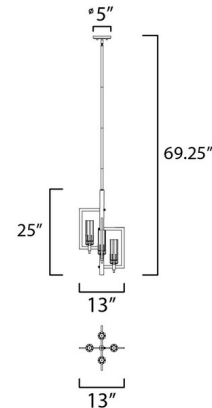

Description

The Flambeau 4-Light Pendant is an exquisite design that features scalloped cylindrical Clear Glass Shades on a unique metal frame. Finished in Black and Antique brass, the Flambeau focuses on Midcentury styling but with a Contemporary twist. This versatile pendant features a pivot down-rod that allows installation on sloped ceilings. Hanging Weight: 9.2 lb. Max Overall Height: 79 inch. Min Overall Height: 42.75 inch. Dry Location Rated. UL Listed.

Specifications

COLOR	Clear
BODY FINISH	N/A
WATTAGE	20W
DIMMER	N/A
DIMENSIONS	13"W x 25"H
BULB NOT INCLUDED	4 x B11/Candelabra (E12)/5W/120V LED
OTHER BULB OPTIONS	4 x B10/Candelabra (E12)/60W/120V Incandescent

Technical Information

PRODUCT DIMENSIONS	Canopy: 5"W x 5"L x 0.75"H
--------------------	----------------------------

Shown in clear

CLICK TO VIEW PRODUCT

Notes: