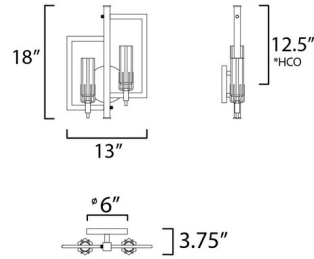

Specifications

COLOR	Clear
BODY FINISH	Black
WATTAGE	10W
DIMMER	N/A
DIMENSIONS	13"W x 18"H x 3.75"D
BULB NOT INCLUDED	2 x B11/Candelabra (E12)/5W/120V LED
OTHER BULB OPTIONS	2 x B10/Candelabra (E12)/120V LED 2 x B10/Candelabra (E12)/60W/120V Incandescent