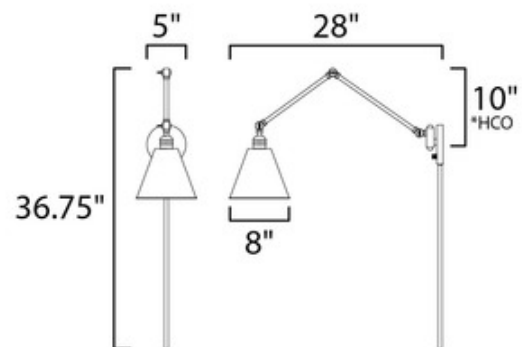

BRAND

Maxim Lighting

DESCRIPTION

The Library 37 Inch Directional Wall Sconce allows its user to direct the light exactly where it's needed. With Articulated arms and a metal shade, The Library's sleek profile and incredible versatility allow this lamp to fit seamlessly into a plethora of spaces. Whether task light or accent light, evoke the industrial era classicism with the Library series. Available in Polished Nickel, Black or Heritage Brass. 72 inch long plug-In cord. High/low switch on back plate. Dry Location Rated. UL Listed.

Shown in: Polished Nickel

SHADE COLOR	N/A
BODY FINISH	Polished Nickel
WATTAGE	100W
DIMMER	Not Included
DIMENSIONS	8"W x 36.75"H x 28"D
LAMP	1 x A19/Medium (E26)/100W/120V Incandescent 1 x A19/Medium (E26)/120V LED

Technical Information

PRODUCT DIMENSIONS	Back Plate: 5"W x 5"H
---------------------------	-----------------------

ITEM NUMBER MAX873920

*height from center of outlet to the top of the fixture

COMPANY	PROJECT	FIXTURE TYPE	APPROVED BY	DATE