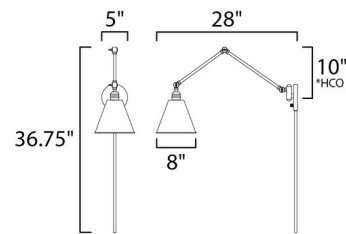

Lightology

lightology.com
866-954-4489
04-22-26

Project: _____
Company: _____
Location: _____ Fixture Type: _____
SPEC #: **MAX873921**
Approved On: _____ Approved By: _____

Library Swing Arm Wall Sconce w/ Cord and Plug By Maxim Lighting

Description

The Library 37 Inch Directional Wall Sconce allows its user to direct the light exactly where it's needed. With Articulated arms and a metal shade, The Library's sleek profile and incredible versatility allow this lamp to fit seamlessly into a plethora of spaces. Whether task light or accent light, evoke the industrial era classicism with the Library series. 72 inch long plug-In cord. High/low switch on back plate. Dry Location Rated. UL Listed.

Shown in brass

Specifications

COLOR	N/A
BODY FINISH	Brass
WATTAGE	100W
DIMMER	Not Included
DIMENSIONS	8"W x 36.75"H x 28"D
BULB NOT INCLUDED	1 x A19/Medium (E26)/100W/120V Incandescent
OTHER BULB OPTIONS	1 x A19/Medium (E26)/120V LED

CLICK TO VIEW PRODUCT

Notes: