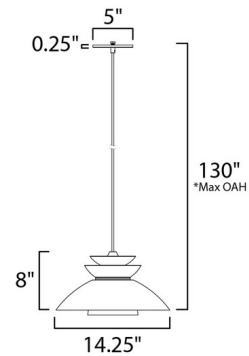

By Maxim Lighting

Description

The Nordic Pendant takes its inspiration from the clean and crisp lines of Scandinavian design. With metal-spun shades, available in Black, White, or Brushed Platinum, the Nordic is a must have for any modern interior. Place a cluster over a kitchen island or sprinkle a few down a hallway. Hanging Weight: 3.49 lb. Max Overall Height: 130 inch. Min Overall Height: 10 inch. Dry Location Rated. UL Listed.

Shown in brushed patinum / white

*max overall height

Specifications

COLOR	White
BODY FINISH	Brushed Patinum
WATTAGE	60W
DIMMER	N/A
DIMENSIONS	14.25"W x 8"H
BULB NOT INCLUDED	1 x A19/Medium (E26)/60W/120V LED

Technical Information

PRODUCT DIMENSIONS	Canopy: 5"W x 5"L x 0.25"H
--------------------	----------------------------

CLICK TO VIEW PRODUCT

Notes: