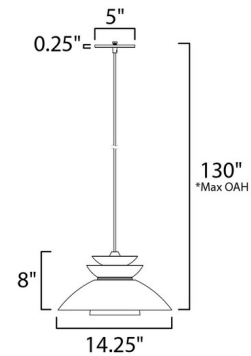

### Description

The Nordic Pendant takes its inspiration from the clean and crisp lines of Scandinavian design. With metal-spun shades, available in Black, White, or Brushed Platinum, the Nordic is a must have for any modern interior. Place a cluster over a kitchen island or sprinkle a few down a hallway. Hanging Weight: 3.49 lb. Max Overall Height: 130 inch. Min Overall Height: 10 inch. Dry Location Rated. UL Listed.

Shown in brushed patinum / white

\*max overall height

### Specifications

COLOR	White
BODY FINISH	Brushed Patinum
WATTAGE	60W
DIMMER	N/A
DIMENSIONS	14.25"W x 8"H
BULB NOT INCLUDED	1 x A19/Medium (E26)/60W/120V LED

### Technical Information

PRODUCT DIMENSIONS	Canopy: 5"W x 5"L x 0.25"H
--------------------	----------------------------

CLICK TO VIEW PRODUCT

Notes: