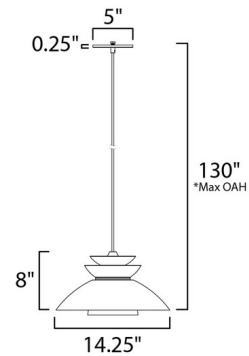

By Maxim Lighting

Description

The Nordic Pendant takes its inspiration from the clean and crisp lines of Scandinavian design. With metal-spun shades, available in Black, White, or Brushed Platinum, the Nordic is a must have for any modern interior. Place a cluster over a kitchen island or sprinkle a few down a hallway. Hanging Weight: 3.49 lb. Max Overall Height: 130 inch. Min Overall Height: 10 inch. Dry Location Rated. UL Listed.

Shown in black / white

*max overall height

Specifications

COLOR	White
BODY FINISH	Black
WATTAGE	60W
DIMMER	N/A
DIMENSIONS	14.25"W x 8"H
BULB NOT INCLUDED	1 x A19/Medium (E26)/60W/120V LED

CLICK TO VIEW PRODUCT