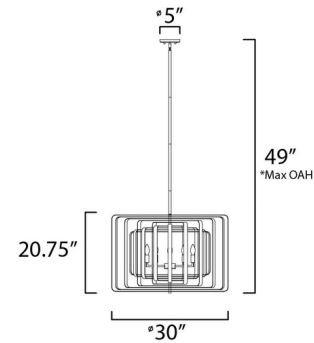

Description

The Radial Square Pendant is a fun and unique piece composed of numerous concentric rings with a Black finish on the outside and a brilliant Gold finish on the inside. Each ring pivots from a center point, allowing the user flexibility for a custom look. Another wonderful feature of the Radial is that this pendant can be installed on a sloped ceiling, thanks to the pivot down-rod coming from the canopy. Also available in Polished Nickel with Black. UL listed.

Specifications

COLOR	N/A
BODY FINISH	Black
WATTAGE	25W
DIMMER	N/A
DIMENSIONS	30"W x 20.75"H
BULB NOT INCLUDED	5 x B11/Candelabra (E12)/5W/120V LED
OTHER BULB OPTIONS	5 x B10/Candelabra (E12)/120V LED 5 x B10/Candelabra (E12)/60W/120V Incandescent

Technical Information

PRODUCT DIMENSIONS	Canopy: 5"W x 0.75"H
--------------------	----------------------

Shown in black

*max overall height

CLICK TO VIEW PRODUCT

Notes: