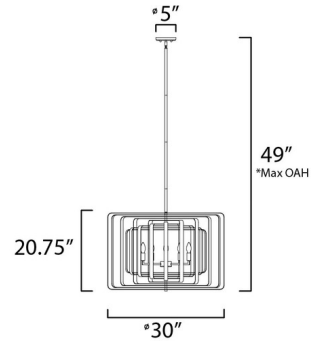

Description

The Radial Square Pendant is a fun and unique piece composed of numerous concentric rings with a Black finish on the outside and a brilliant Gold finish on the inside. Each ring pivots from a center point, allowing the user flexibility for a custom look. Another wonderful feature of the Radial is that this pendant can be installed on a sloped ceiling, thanks to the pivot down-rod coming from the canopy. Also available in Polished Nickel with Black. UL listed.

Shown in black

*max overall height

Specifications

COLOR	N/A
BODY FINISH	Black
WATTAGE	25W
DIMMER	N/A
DIMENSIONS	30"W x 20.75"H
BULB NOT INCLUDED	5 x B11/Candelabra (E12)/5W/120V LED
OTHER BULB OPTIONS	5 x B10/Candelabra (E12)/120V LED 5 x B10/Candelabra (E12)/60W/120V Incandescent

Technical Information

PRODUCT DIMENSIONS	Canopy: 5"W x 0.75"H
--------------------	----------------------

CLICK TO VIEW PRODUCT

Notes: