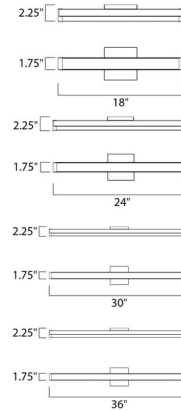

Lightology

lightology.com
866-954-4489
05-22-26

Project: _____

Company: _____

Location: _____ Fixture Type: _____

SPEC #: **MAX873954**

Approved On: _____ Approved By: _____

Spec 3000K XXL Bathroom Vanity Light By Maxim Lighting

Description

Spec Bathroom Vanity Light is a minimalist contemporary piece that blends perfectly in any decor. The sleek White acrylic diffuser is paired with capped ends, casting warm shadows across your room. May be mounted horizontally or vertically.

Specifications

COLOR . . . . . White
BODY FINISH . . . . . Satin Nickel
WATTAGE 32W
DIMMER . . . . . Low Voltage Electronic
DIMENSIONS . . . . . 48"W x 1.75"H x 2.25"D
INTEGRATED LED MODULE . . . . . 1 x LED/32W/120-277V LED

Technical Information

PRODUCT DIMENSIONS . . . . . Backplate: 4.75"W
LAMP LIFE . . . . . 50000 hours
COLOR RENDERING . . . . . 90 CRI
LAMP COLOR 3000K
LUMENS/WATT 70.00
LUMINOUS FLUX . . . . . 2240 lumens

Shown in satin nickel / white

CLICK TO VIEW PRODUCT

Notes: