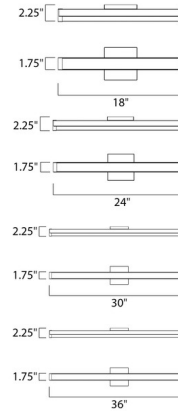

Shown in satin nickel / white