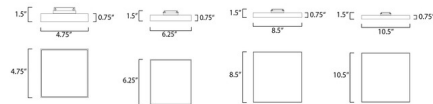

Description

The Trim Square Ceiling Light Fixture creates an impression of recessed lighting. Housed in Die-Cast Aluminium, the Trim is composed of thin discs of evenly illuminated LEDs and cast through a White polycarbonate diffuser. The high efficiency and great color rendering make this a perfect choice for your next project. Available in five sizes. Wet Location Rated. UL Listed.

Shown in black / white

Specifications

COLOR	White
BODY FINISH	Black
WATTAGE	12.5W
DIMMER	Low Voltage Electronic
DIMENSIONS	4.75"W x 0.75"H
INTEGRATED LED MODULE	1 x LED/12.5W/120V LED

Technical Information