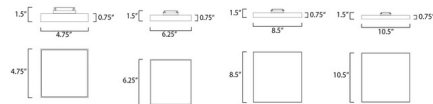

Description

The Trim Square Ceiling Light Fixture creates an impression of recessed lighting. Housed in Die-Cast Aluminium, the Trim is composed of thin discs of evenly illuminated LEDs and cast through a White polycarbonate diffuser. The high efficiency and great color rendering make this a perfect choice for your next project. Available in five sizes. Wet Location Rated. UL Listed.

Shown in white / white

Specifications

COLOR White
BODY FINISH White
WATTAGE 12.5W
DIMMER Low Voltage Electronic
DIMENSIONS 4.75"W x 0.75"H
INTEGRATED LED MODULE 1 x LED/12.5W/120V LED

Technical Information