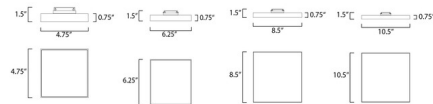

Description

The Trim Square Ceiling Light Fixture creates an impression of recessed lighting. Housed in Die-Cast Aluminium, the Trim is composed of thin discs of evenly illuminated LEDs and cast through a White polycarbonate diffuser. The high efficiency and great color rendering make this a perfect choice for your next project. Available in five sizes. Wet Location Rated. UL Listed.

Shown in white / white

Specifications

COLOR	White
BODY FINISH	White
WATTAGE	12.5W
DIMMER	Low Voltage Electronic
DIMENSIONS	4.75"W x 0.75"H
INTEGRATED LED MODULE	1 x LED/12.5W/120V LED

Technical Information