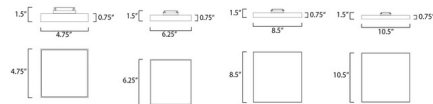

Description

The Trim Square Ceiling Light Fixture creates an impression of recessed lighting. Housed in Die-Cast Aluminium, the Trim is composed of thin discs of evenly illuminated LEDs and cast through a White polycarbonate diffuser. The high efficiency and great color rendering make this a perfect choice for your next project. Available in five sizes. Wet Location Rated. UL Listed.

Shown in white / white

Specifications

COLOR White
BODY FINISH White
WATTAGE 12.5W
DIMMER Low Voltage Electronic
DIMENSIONS 4.75\"W x 0.75\"H
INTEGRATED LED MODULE 1 x LED/12.5W/120V LED

Technical Information