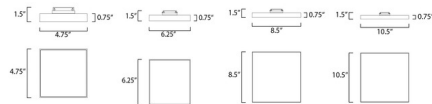

Lightology

lightology.com
866-954-4489
05-24-26

Project: _____

Company: _____

Location: _____ Fixture Type: _____

SPEC #: **MAX873978**

Approved On: _____ Approved By: _____

Trim Square Ceiling Light Fixture By Maxim Lighting

Description

The Trim Square Ceiling Light Fixture creates an impression of recessed lighting. Housed in Die-Cast Aluminium, the Trim is composed of thin discs of evenly illuminated LEDs and cast through a White polycarbonate diffuser. The high efficiency and great color rendering make this a perfect choice for your next project. Available in five sizes. Wet Location Rated. UL Listed.

Shown in satin nickel / white

Specifications

COLOR	White
BODY FINISH	Satin Nickel
WATTAGE	15W
DIMMER	Low Voltage Electronic
DIMENSIONS	6.25"W x 0.75"H
INTEGRATED LED MODULE	1 x LED/15W/120V LED

Technical Information

LAMP LIFE	35000 hours
COLOR RENDERING	90 CRI
LAMP COLOR	3000K
LUMENS/WATT	73.33
LUMINOUS FLUX	1100 lumens

CLICK TO VIEW PRODUCT

Notes: