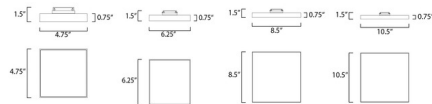

### Description

The Trim Square Ceiling Light Fixture creates an impression of recessed lighting. Housed in Die-Cast Aluminium, the Trim is composed of thin discs of evenly illuminated LEDs and cast through a White polycarbonate diffuser. The high efficiency and great color rendering make this a perfect choice for your next project. Available in five sizes. Wet Location Rated. UL Listed.

### Specifications

COLOR	White
BODY FINISH	Satin Nickel
WATTAGE	15W
DIMMER	Low Voltage Electronic
DIMENSIONS	6.25"W x 0.75"H
INTEGRATED LED MODULE	1 x LED/15W/120V LED