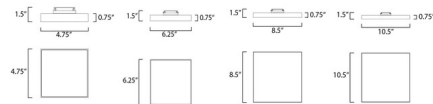

Description

The Trim Square Ceiling Light Fixture creates an impression of recessed lighting. Housed in Die-Cast Aluminium, the Trim is composed of thin discs of evenly illuminated LEDs and cast through a White polycarbonate diffuser. The high efficiency and great color rendering make this a perfect choice for your next project. Available in five sizes. Wet Location Rated. UL Listed.

Shown in satin nickel / white

Specifications

COLOR White
BODY FINISH Satin Nickel
WATTAGE 18W
DIMMER Low Voltage Electronic
DIMENSIONS 8.5"W x 0.75"H
INTEGRATED LED MODULE 1 x LED/18W/120V LED

Technical Information