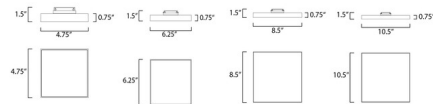

### Description

The Trim Square Ceiling Light Fixture creates an impression of recessed lighting. Housed in Die-Cast Aluminium, the Trim is composed of thin discs of evenly illuminated LEDs and cast through a White polycarbonate diffuser. The high efficiency and great color rendering make this a perfect choice for your next project. Available in five sizes. Wet Location Rated. UL Listed.

### Specifications

COLOR	White
BODY FINISH	White
WATTAGE	18W
DIMMER	Low Voltage Electronic
DIMENSIONS	8.5"W x 0.75"H
INTEGRATED LED MODULE	1 x LED/18W/120V LED