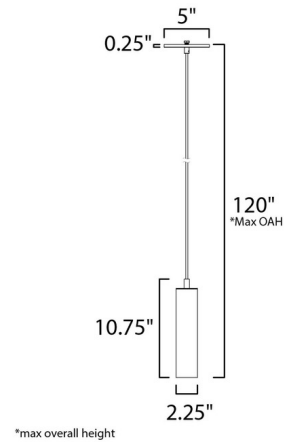

### Specifications

COLOR	N/A
BODY FINISH	Satin Nickel
WATTAGE	N/A
DIMMER	N/A
DIMENSIONS	2.25"W x 10.75"H x 2.25"D
BULB	N/A

Shown in satin nickel

CLICK TO VIEW PRODUCT

Notes: