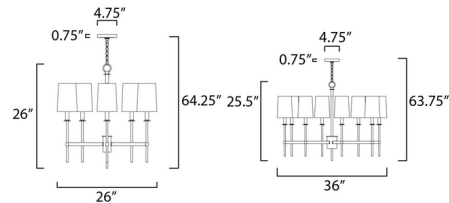

Shown in opal

Specifications

COLOR	Opal
BODY FINISH	N/A
WATTAGE	25W
DIMMER	N/A
DIMENSIONS	26"W x 26"H
BULB NOT INCLUDED	5 x B11/Candelabra (E12)/5W/120V LED
OTHER BULB OPTIONS	5 x B10/Candelabra (E12)/120V LED 5 x B10/Candelabra (E12)/60W/120V Incandescent

Technical Information

PRODUCT DIMENSIONS Canopy: 4.75"W x 0.75"H

CLICK TO VIEW PRODUCT

Notes: