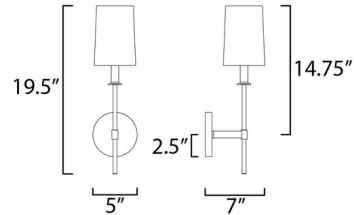

Specifications

COLOR	N/A
BODY FINISH	N/A
WATTAGE	60W
DIMMER	N/A
DIMENSIONS	5"W x 19.5"H x 7"D
BULB NOT INCLUDED	1 x B10/Candelabra (E12)/60W/120V LED

Technical Information

PRODUCT DIMENSIONS	Back Plate: 5"W x 5"H
--------------------	-----------------------