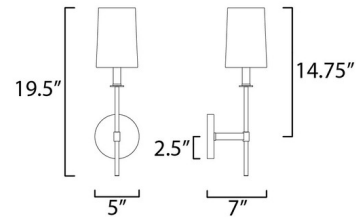

### Specifications

COLOR . . . . . N/A  
BODY FINISH . . . . . N/A  
WATTAGE . . . . . 60W  
DIMMER . . . . . N/A  
DIMENSIONS . . . . . 5"W x 19.5"H x 7"D  
BULB NOT INCLUDED . . . . . 1 x B10/Candelabra (E12)/60W/120V LED

### Technical Information

PRODUCT DIMENSIONS . . . . . Back Plate: 5"W x 5"H

CLICK TO VIEW PRODUCT

Notes: