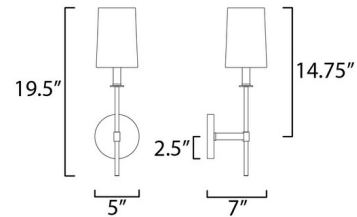

### Specifications

COLOR	N/A
BODY FINISH	N/A
WATTAGE	60W
DIMMER	N/A
DIMENSIONS	5"W x 19.5"H x 7"D
BULB NOT INCLUDED	1 x B10/Candelabra (E12)/60W/120V LED

### Technical Information

PRODUCT DIMENSIONS	Back Plate: 5"W x 5"H
--------------------	-----------------------

CLICK TO VIEW PRODUCT

Notes: