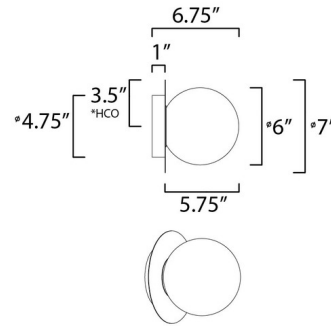

Shown in satin brass / satin white

Specifications

COLOR	Satin White
BODY FINISH	Satin Brass
WATTAGE	40W
DIMMER	Standard 120V
DIMENSIONS	7"W x 7"H x 6.75"D
BULB NOT INCLUDED	1 x B10/Candelabra (E12)/40W/120V Incandescent

Technical Information

PRODUCT DIMENSIONS	Back Plate: 4.75"W x 4.75"H

CLICK TO VIEW PRODUCT

Notes: