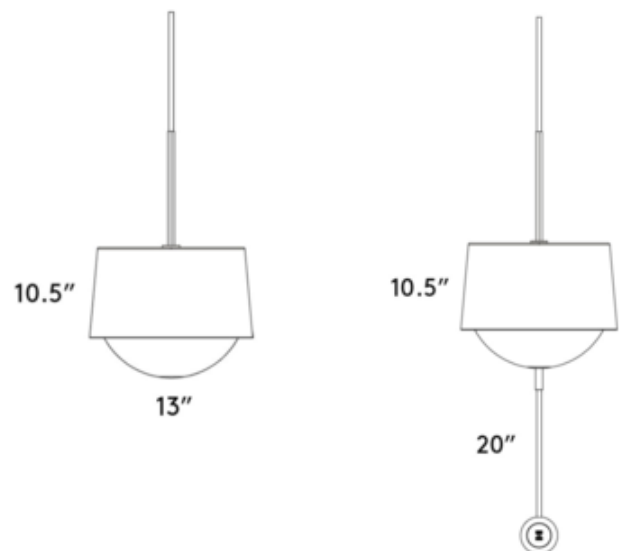

BRAND

Most Modest

DESCRIPTION

The Atlas Pendant offers an innovative design in a minimalist fashion, incorporating the latest in LED technology and wireless full range dimming controls for a happy marriage of aesthetics and function. It features a sleek powder-coated spun aluminum shade paired with a frosted glass dome diffuser. Available with optional 20 inch cord with dual 2-amp USB-A ports suspended from the center of the diffuser. Manufacturer uses a wireless switch that is able to mounted anywhere the customer wants (within 150 feet). It has 2 screw holes below the faceplate that allows mounting to any surface that accepts screws. It also will never need batteries as it uses the energy created by pressing the button to transmit the signal. Manufactured in Grand Haven, Michigan.

Shown in: Graphite Cord / Fog

| | |
|------------------------------|------------------|
| SHADE COLOR | Fog |
| BODY FINISH | Graphite Cord |
| WATTAGE | N/A |
| DIMMER | Included |
| DIMENSIONS | 13"W x 10.5"H |
| INTEGRATED LED MODULE | |
| LAMP | 1 x LED/120V LED |

Technical Information

| | |
|----------------------|-------------|
| LUMINOUS FLUX | 1300 lumens |
| LAMP COLOR | 2700K |

SPEC # MST874131

| COMPANY | PROJECT | FIXTURE TYPE | APPROVED BY | DATE |
|---------|---------|--------------|-------------|------|
| | | | | |