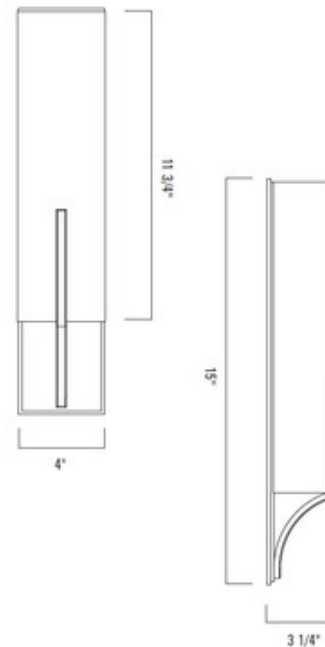

BRAND

Norwell Lighting

DESCRIPTION

The Slope Wall Sconce has a sleek clean profile, perfect in any space of your home. A Clear cylinder of glass surrounds an inner Frosted tube. Finished in Brushed Nickel or Chrome. ADA compliant. Damp location rated. ETL and UL listed.

Shown in: Brushed Nickel / Clear

SHADE COLOR	Clear
BODY FINISH	Brushed Nickel
WATTAGE	12W
DIMMER	Standard 120V
DIMENSIONS	4"W x 15"H x 3.25"D
INTEGRATED LED MODULE	
LAMP	1 x LED/12W/120V LED

Technical Information

LAMP COLOR	3200K
PRODUCT DIMENSIONS	Backplate: 4" x 15"

SPEC # NRW874265

COMPANY	PROJECT	FIXTURE TYPE	APPROVED BY	DATE