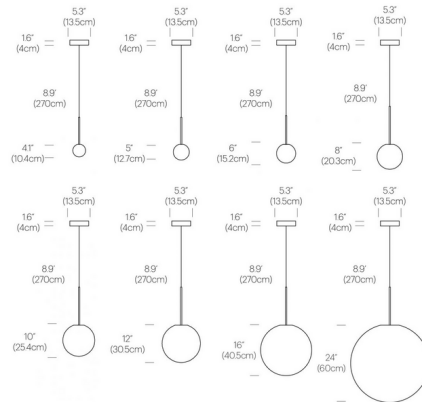

Lightology

lightology.com
866-954-4489
06-04-26

Project: _____
Company: _____
Location: _____ Fixture Type: _____
SPEC #: **PBL874290**
Approved On: _____ Approved By: _____

Bola Sphere Pendant By Pablo

Description

The Bola Sphere Pendant features an elemental interplay of stem and sphere. The seductive blown glass Opal spheres create a stunning display for your space. As a single piece, this is perfect for any space, group multiple sizes together to create your own masterpiece. Available in six sizes. Color Temperature: 2700K-1800K (Dim-to-Warm) or 3000K. Dimmable with an electronic low voltage (ELV) or 0-10V dimmer.

Specifications

COLOR . . . . . Opal
BODY FINISH . . . . . Chrome
WATTAGE 6W
DIMMER . . . . . Low Voltage Electronic
DIMENSIONS . . . . . 4"W x 4.1"H
INTEGRATED LED MODULE . . . . . 1 x LED/6W/120-277V LED

Technical Information

LAMP LIFE . . . . . 50000 hours
COLOR RENDERING . . . . . 95 CRI
LAMP COLOR . . . . . 2700K Warm Dim
LUMENS/WATT 48.33
LUMINOUS FLUX . . . . . 290 lumens

Shown in chrome / opal

CLICK TO VIEW PRODUCT

Notes: