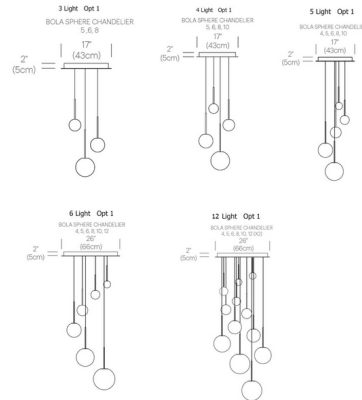

By Pablo

Description

The Bola Sphere Warm Dim Option 1 Chandelier features an elemental interplay of stems and spheres. The seductive blown glass Opal spheres create a stunning display for your space. Available in 3, 4, 5, 6, and 12 light options. 3 Light has one 5, 6, and 8 inch spheres. 4 Light has one one 5, 6, 8, and 10 inch spheres. 5 Light has one 4, 5, 6, 8, and 10 inch spheres. 6 Light has one 4, 5, 6, 8, 10, and 12 inch spheres. 12 Light has two 4, 5, 6, 8, 10, and 12 inch spheres. Color Temperature: 2700K-1800K (Warm Dim) or 3000K. Dimmable with an electronic low voltage (ELV) or 0-10V dimmer. Includes round canopy in white finish.

Specifications

COLOR	Opal
BODY FINISH	Brass
WATTAGE	19.8W
DIMMER	Low Voltage Electronic
DIMENSIONS	17"W x 8"H
INTEGRATED LED MODULE	3 x LED/6.6W/120-277V LED

Technical Information

PRODUCT DIMENSIONS	Cable Length: 105"
LAMP LIFE	50000 hours
COLOR RENDERING	95 CRI
LAMP COLOR	2700K Warm Dim
LUMENS/WATT	413.64
LUMINOUS FLUX	2730 lumens

Shown in brass / opal

CLICK TO VIEW PRODUCT

Notes: