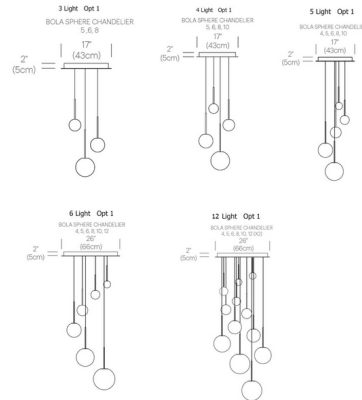

### Description

The Bola Sphere Warm Dim Option 1 Chandelier features an elemental interplay of stems and spheres. The seductive blown glass Opal spheres create a stunning display for your space. Available in 3, 4, 5, 6, and 12 light options. 3 Light has one 5, 6, and 8 inch spheres. 4 Light has one one 5, 6, 8, and 10 inch spheres. 5 Light has one 4, 5, 6, 8, and 10 inch spheres. 6 Light has one 4, 5, 6, 8, 10, and 12 inch spheres. 12 Light has two 4, 5, 6, 8, 10, and 12 inch spheres. Color Temperature: 2700K-1800K (Warm Dim) or 3000K. Dimmable with an electronic low voltage (ELV) or 0-10V dimmer. Includes round canopy in white finish.

### Specifications

COLOR	Opal
BODY FINISH	Brass
WATTAGE	19.8W
DIMMER	Low Voltage Electronic
DIMENSIONS	17"W x 8"H
INTEGRATED LED MODULE	3 x LED/6.6W/120-277V LED

### Technical Information

PRODUCT DIMENSIONS	Cable Length: 105"
LAMP LIFE	50000 hours
COLOR RENDERING	95 CRI
LAMP COLOR	2700K Warm Dim
LUMENS/WATT	413.64
LUMINOUS FLUX	2730 lumens

Shown in brass / opal

CLICK TO VIEW PRODUCT