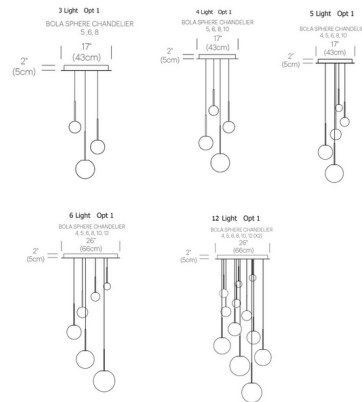

### Description

The Bola Sphere Warm Dim Option 1 Chandelier features an elemental interplay of stems and spheres. The seductive blown glass Opal spheres create a stunning display for your space. Available in 3, 4, 5, 6, and 12 light options. 3 Light has one 5, 6, and 8 inch spheres. 4 Light has one one 5, 6, 8, and 10 inch spheres. 5 Light has one 4, 5, 6, 8, and 10 inch spheres. 6 Light has one 4, 5, 6, 8, 10, and 12 inch spheres. 12 Light has two 4, 5, 6, 8, 10, and 12 inch spheres. Color Temperature: 2700K-1800K (Warm Dim) or 3000K. Dimmable with an electronic low voltage (ELV) or 0-10V dimmer. Includes round canopy in white finish.

### Specifications

COLOR	Opal
BODY FINISH	Brass
WATTAGE	19.8W
DIMMER	Low Voltage Electronic
DIMENSIONS	17"W x 8"H
INTEGRATED LED MODULE	3 x LED/6.6W/120-277V LED

### Technical Information

PRODUCT DIMENSIONS	Cable Length: 105"
LAMP LIFE	50000 hours
COLOR RENDERING	95 CRI
LAMP COLOR	2700K Warm Dim
LUMENS/WATT	413.64
LUMINOUS FLUX	2730 lumens

Shown in brass / opal

CLICK TO VIEW PRODUCT